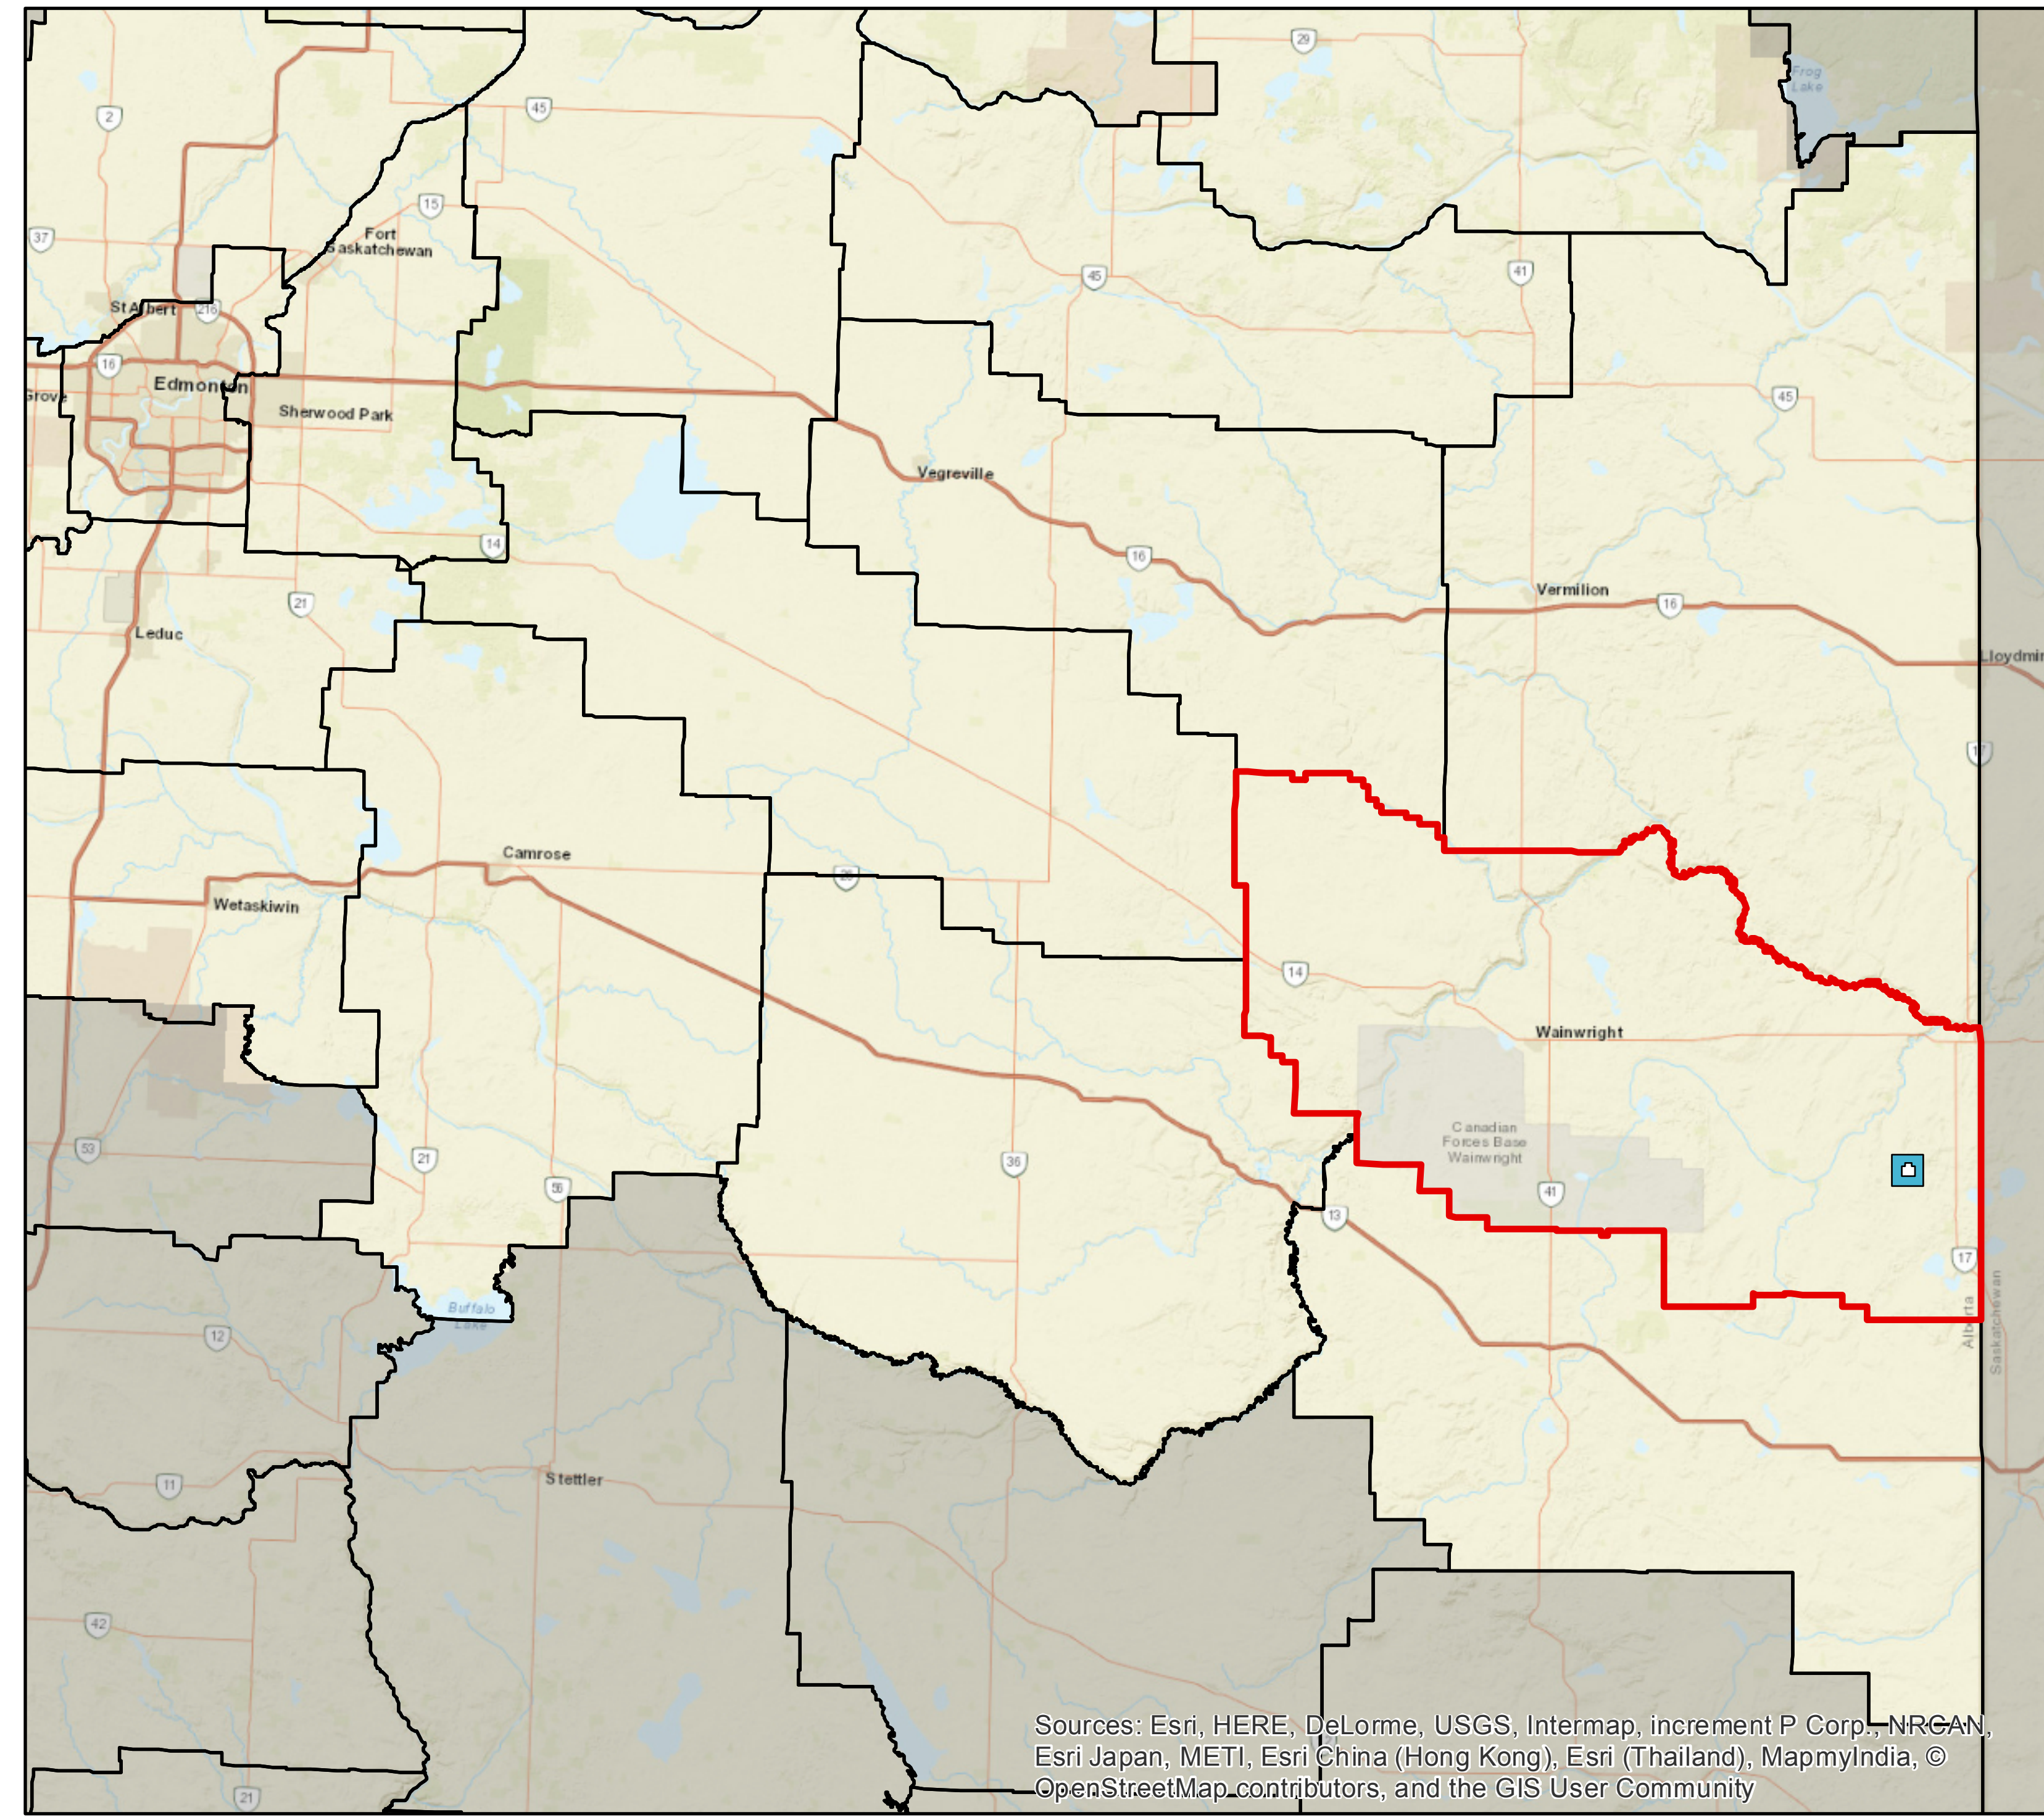

**VILLAGE OF CHAUVIN AND MD OF WAINWRIGHT**  
**Intermunicipal Development Plan**

**MAP 3**  
**REFERRAL AREA**

Digital Information: Geogratias, Geodiscover, and Altalis  
 Projection: UTM NAD 83 12N

**VILLAGE OF CHAUVIN AND MD OF WAINWRIGHT**  
**Intermunicipal Development Plan**

**MAP 4**  
**REGIONAL LOCATION**

Digital Information: Geogratias, Geodiscover, and Altalis  
 Projection: UTM NAD 83 12N