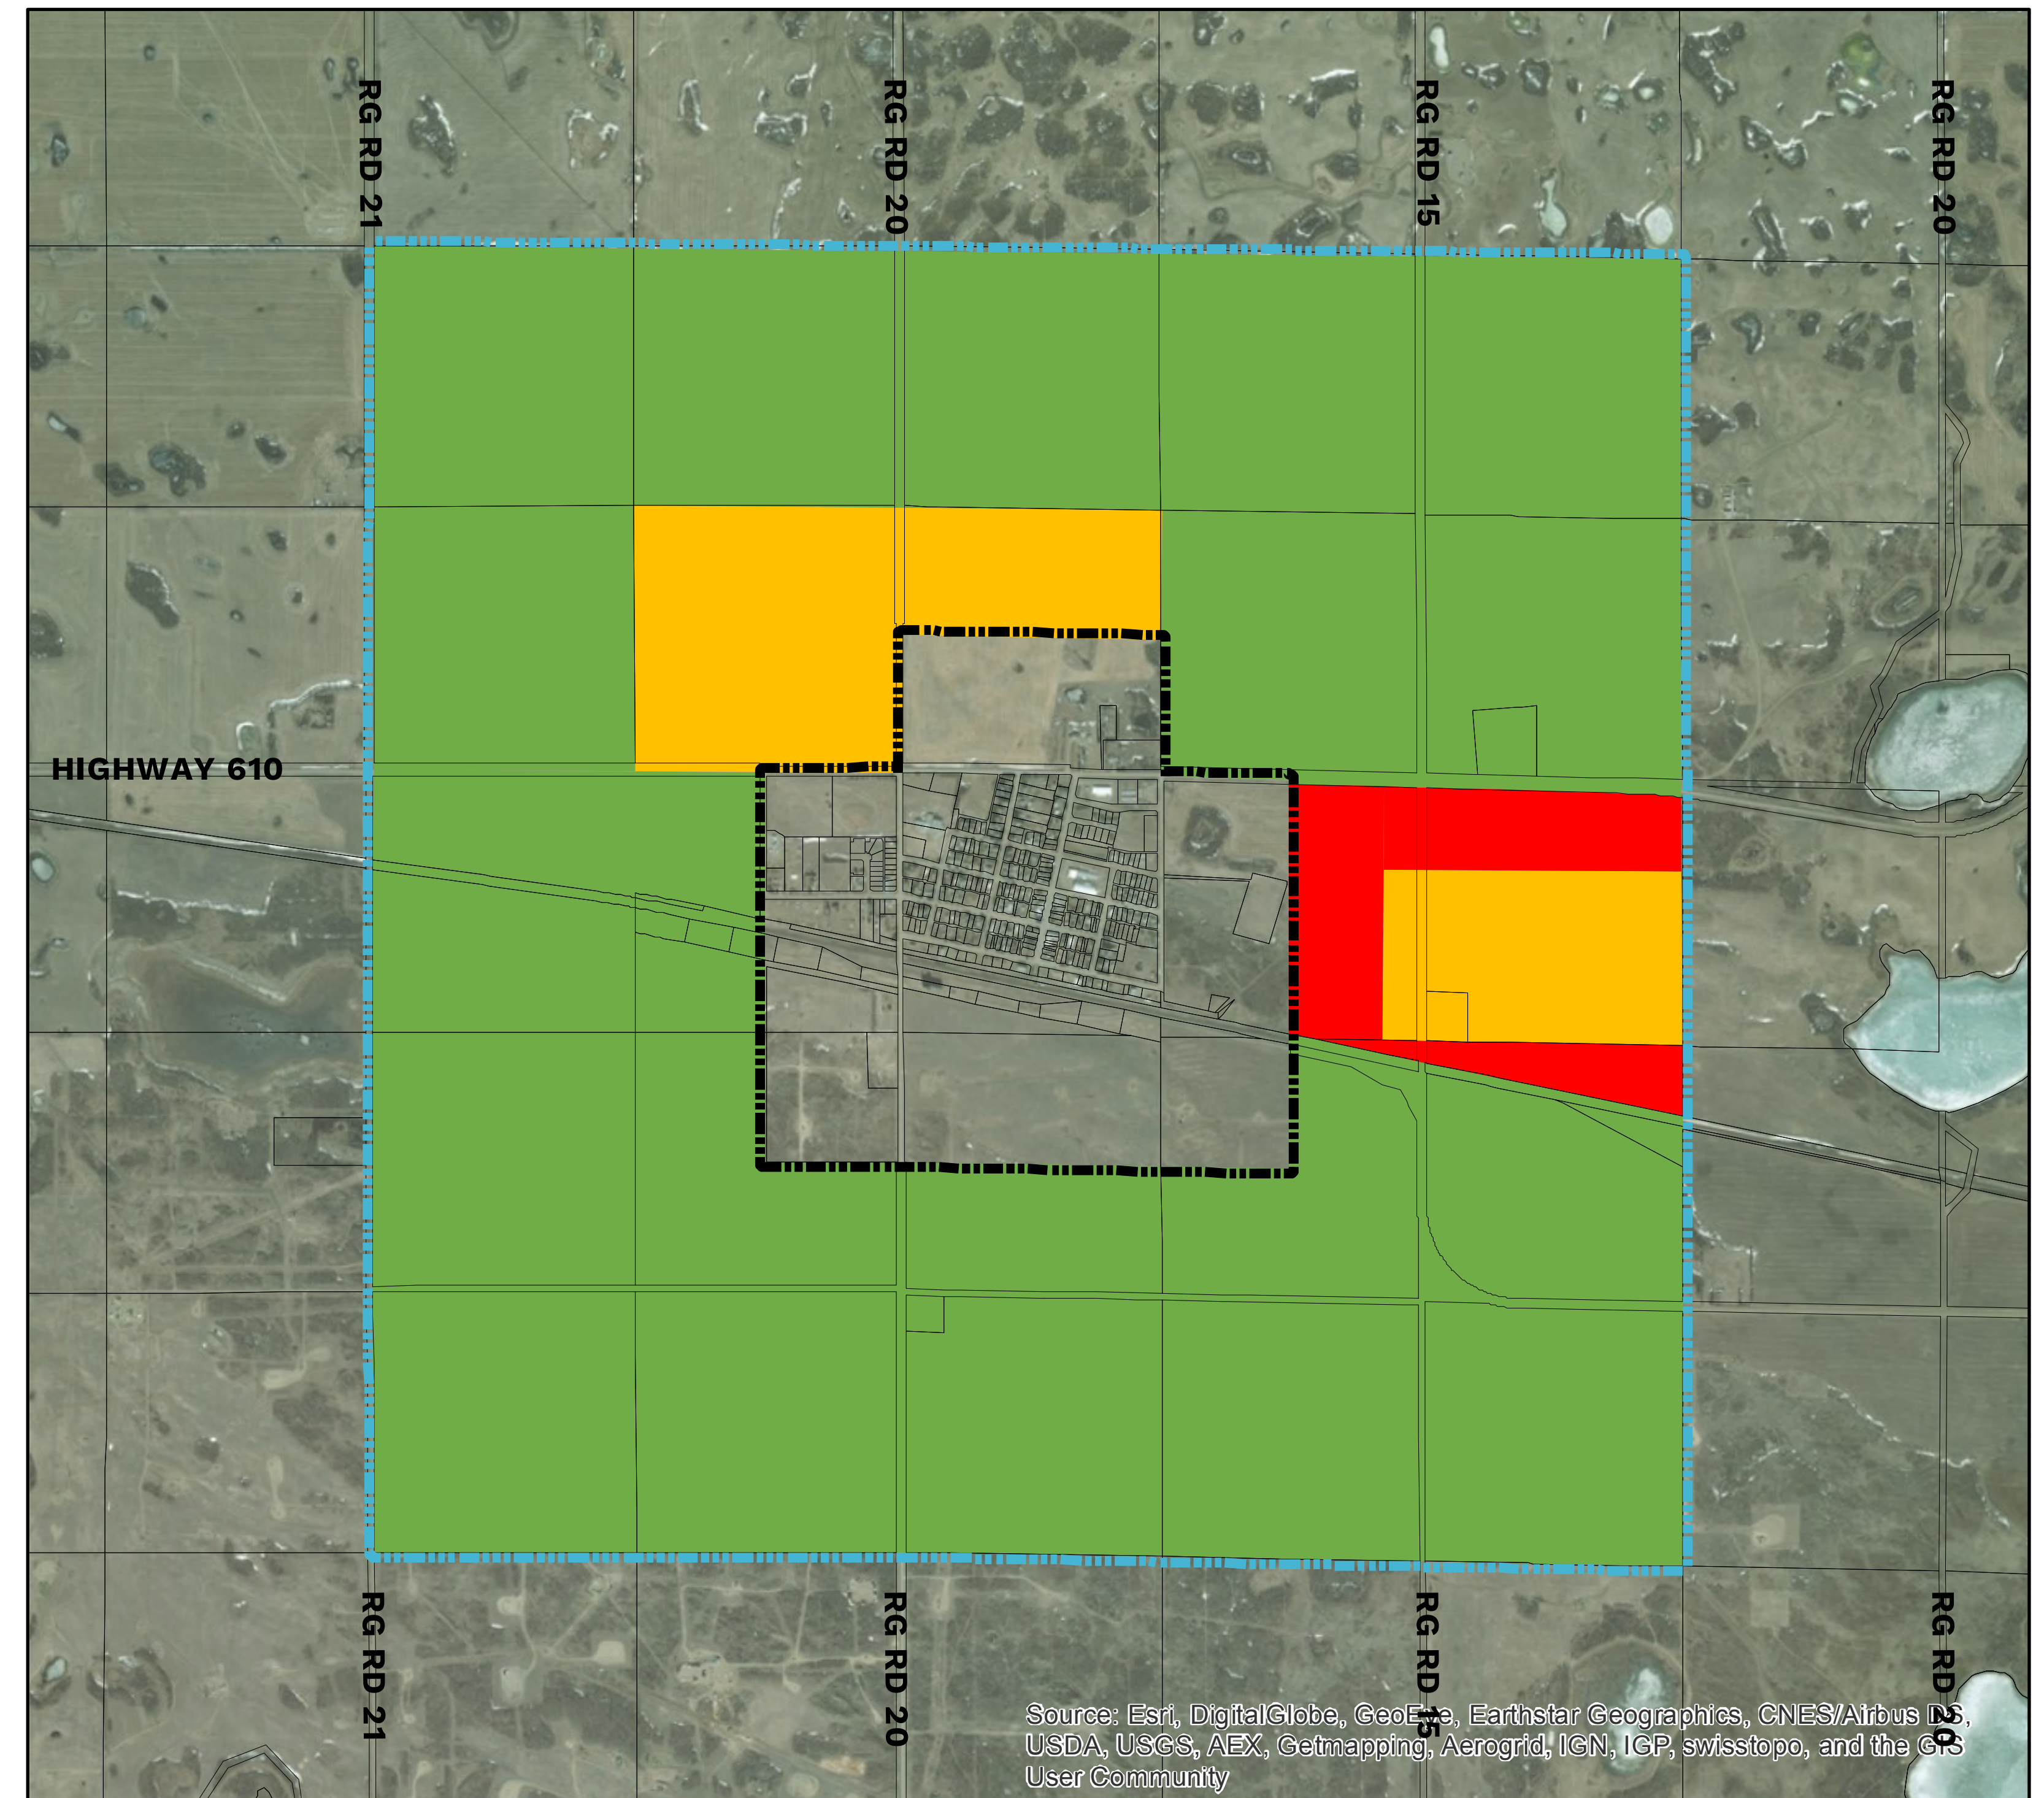

VILLAGE OF CHAUVIN AND MD OF WAINWRIGHT
Intermunicipal Development Plan

MAP 1
PLAN BOUNDARIES

LEGEND

 Plan Area Boundary
  Village of Chauvin
  Future Urban Expansion Area

Digital Information: Geogratias,
 Geodiscover, and Altalis
 Projection: UTM NAD 83 12N

VILLAGE OF CHAUVIN AND MD OF WAINWRIGHT
Intermunicipal Development Plan

MAP 2
FUTURE LAND USE

LEGEND

 Plan Area Boundary
  Agriculture
  Commercial/Industrial

 Village of Chauvin
  Residential

Digital Information: Geogratias,
 Geodiscover, and Altalis
 Projection: UTM NAD 83 12N